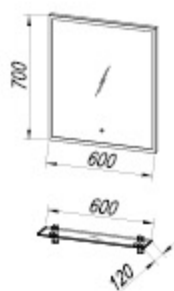

T 1501 WH

OUT 70 WH

A+ TO 70 WH - LED, SW, S
TO 70 SBW - LED, SW, S
TO 70 DO - LED, SW, S

Tara 70 WH
Tara 70 SBW
Tara 70 DO

OUT 70 WH
OUT 70 SBW
OUT 70 DO

A+ OG 60 - LED, T

- PST 60

- NOGICE / NOZICE / LÁB
h = 400 mm