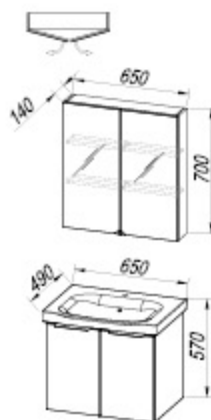

OUL 65 GRAY
OUL 65 ACACIA LIGHT