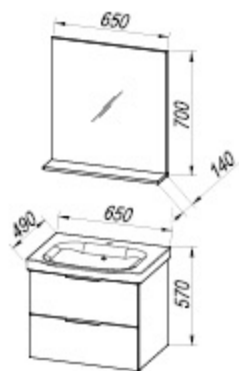

OUL 65 II GRAY
OUL 65 II ACACIA LIGHT