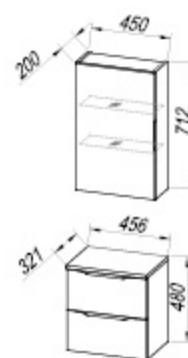

OT 45 WH
OT 45 SBW
OT 45 DO