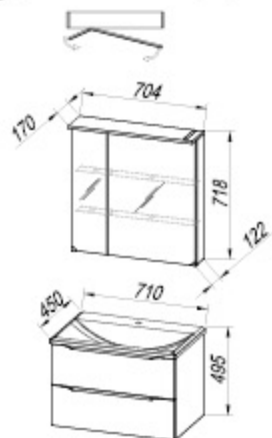

T 1501 WH

OUT 70 WH

A+ TO 70 WH - LED, SW, S
TO 70 SBW - LED, SW, S
TO 70 DO - LED, SW, S

Tara 70 WH
Tara 70 SBW
Tara 70 DO

OUT 70 WH
OUT 70 SBW
OUT 70 DO

A+ OG 60 - LED, T

- PST 60

- NOGICE / NOZICE / LÁB
h = 400 mm