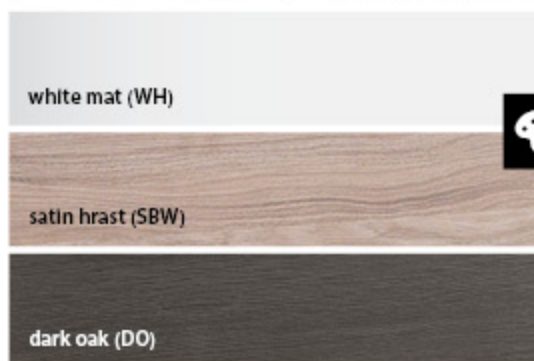

T 1501 DO

OUT 90 DO

white mat (WH)

satin hrast (SBW)

dark oak (DO)

A+

TO 90 WH - LED, SW, S
TO 90 SBW - LED, SW, S
TO 90 DO - LED, SW, S

OG 80 - LED, T