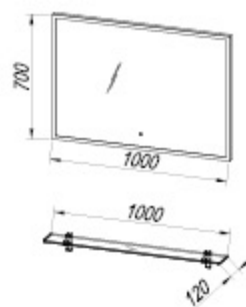

OUT 110 SBW

OT 45 SBW

A+ TO 110 WH - LED, SW, S
TO 110 SBW - LED, SW, S
TO 110 DO - LED, SW, S

Tara 110 WH
Tara 110 SBW
Tara 110 DO

OUT 110 WH
OUT 110 SBW
OUT 110 DO

A+ OG 100 - LED, T

• PST 100

• NOGICE /
NOŽICE /
NOŽICE /
LAB
h= 400 mm