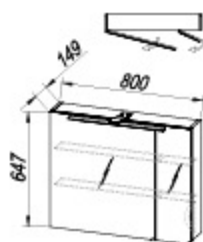

TOO 80 WH - LED, SW, S
TOO 80 ACACIA - LED, SW, S
TOO 80 HACIENDA BL. - LED, SW, S