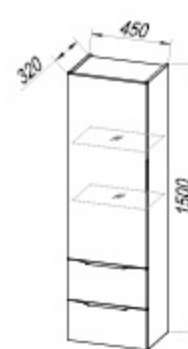

T 1501 WH
T 1501 SBW
T 1501 DO

• ZG 350
Organizator predala
Organizator ladica
Organizator floka
Flókrendező

TARA 110